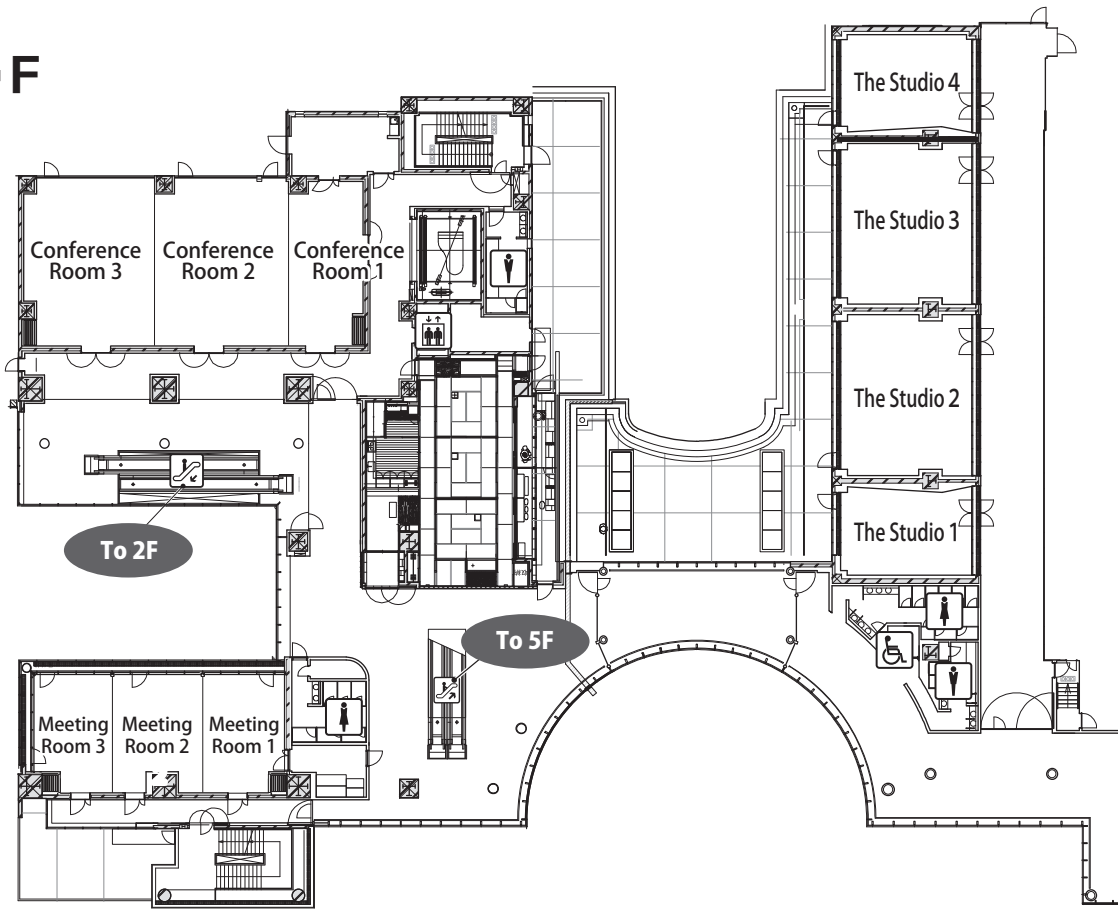

Traffic Access

Kurume City Plaza

8-1, Mutsumon-machi, Kurume City, Fukuoka Prefecture 830-0031 TEL : 0942-36-3000

2F

4F

5F