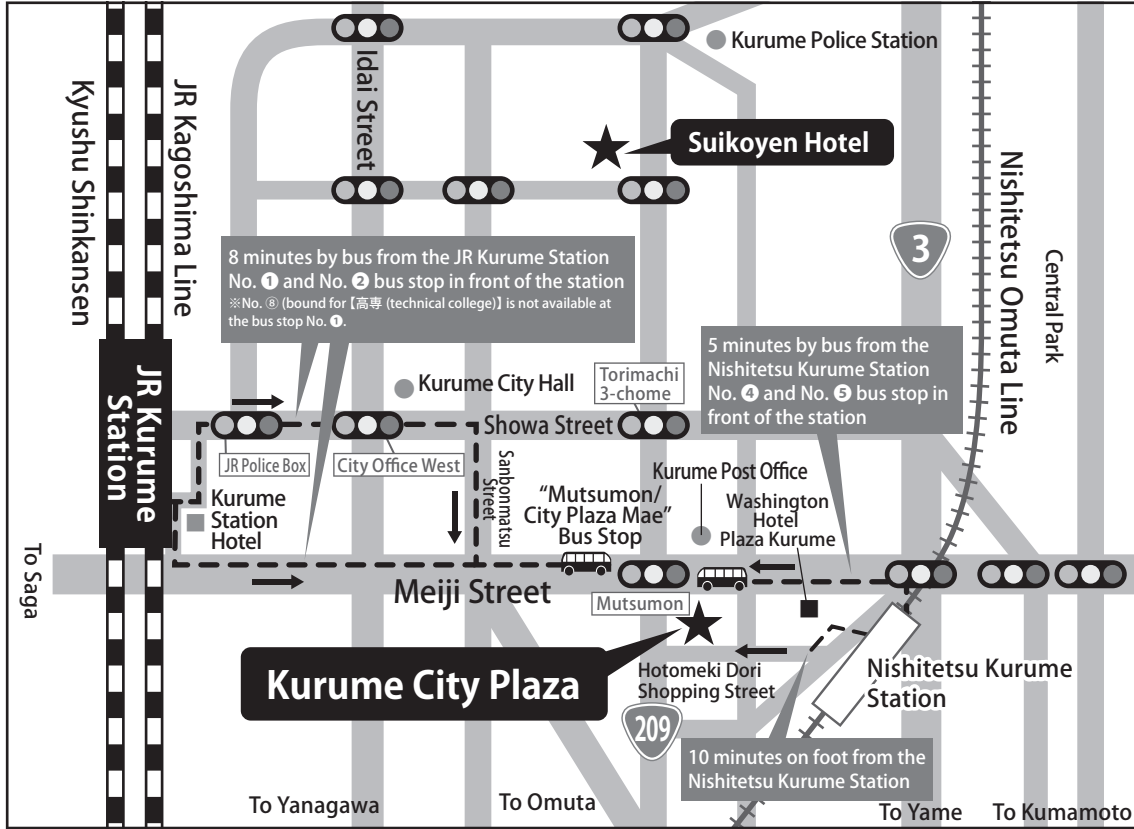

Traffic Access

Kurume City Plaza

8-1, Mutsumon-machi, Kurume City, Fukuoka Prefecture 830-0031 TEL : 0942-36-3000

2F

4F

5F