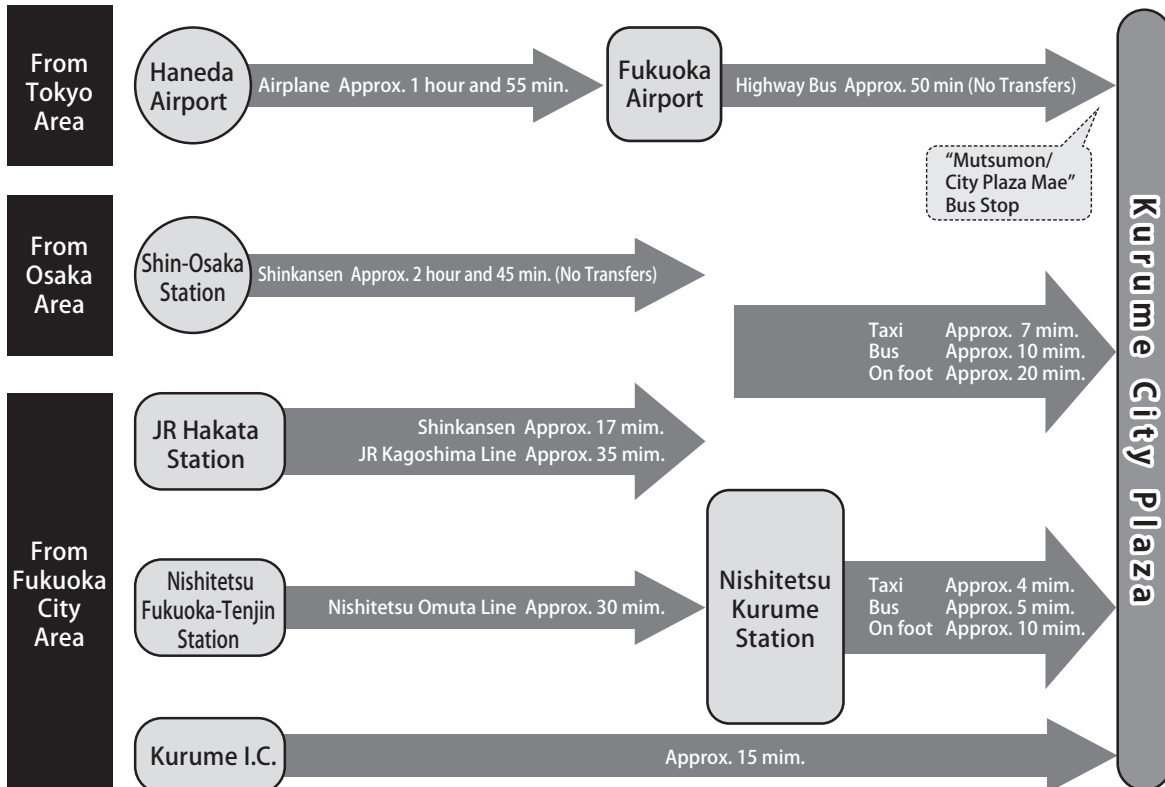

Traffic Access

Kurume City Plaza

8-1, Mutsumon-machi, Kurume City, Fukuoka Prefecture 830-0031 TEL : 0942-36-3000

2F

4F

5F