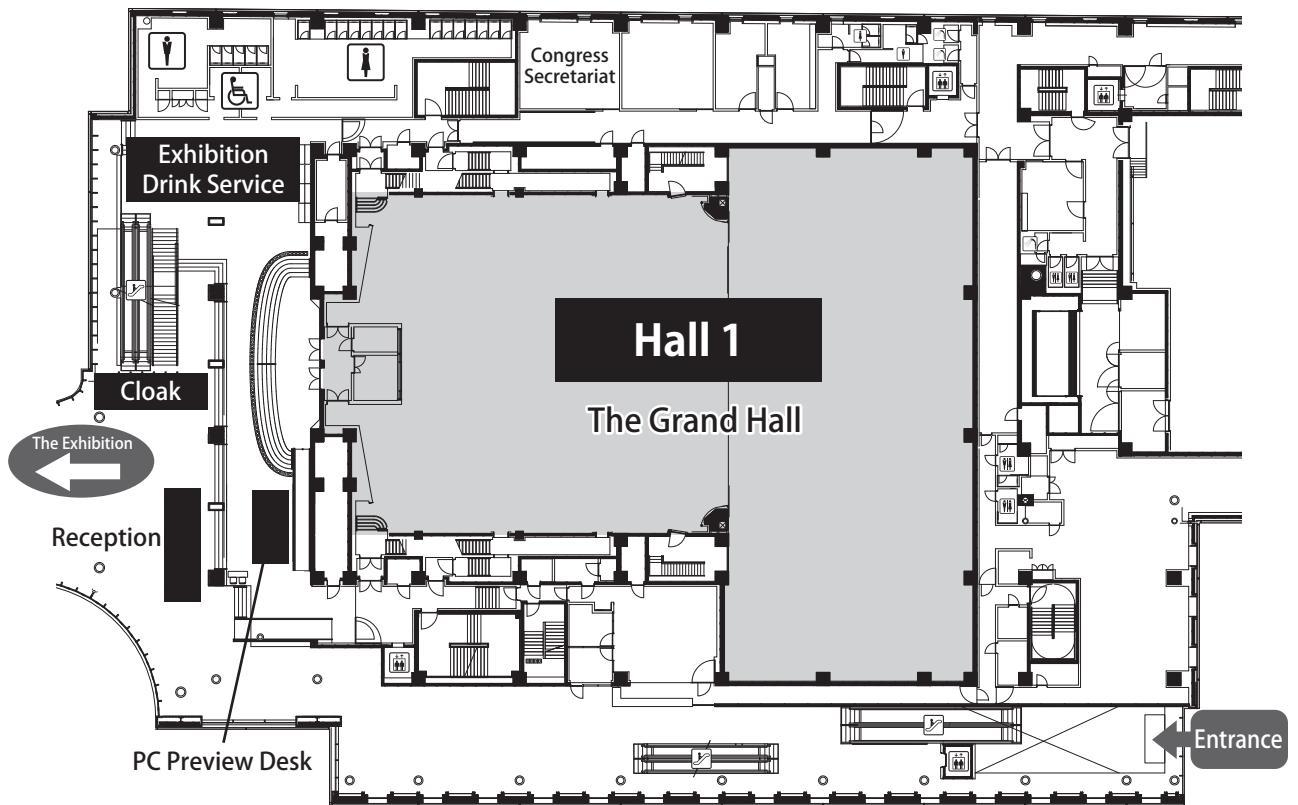

Traffic Access

Kurume City Plaza

8-1, Mutsumon-machi, Kurume City, Fukuoka Prefecture 830-0031 TEL : 0942-36-3000

2F

4F

5F