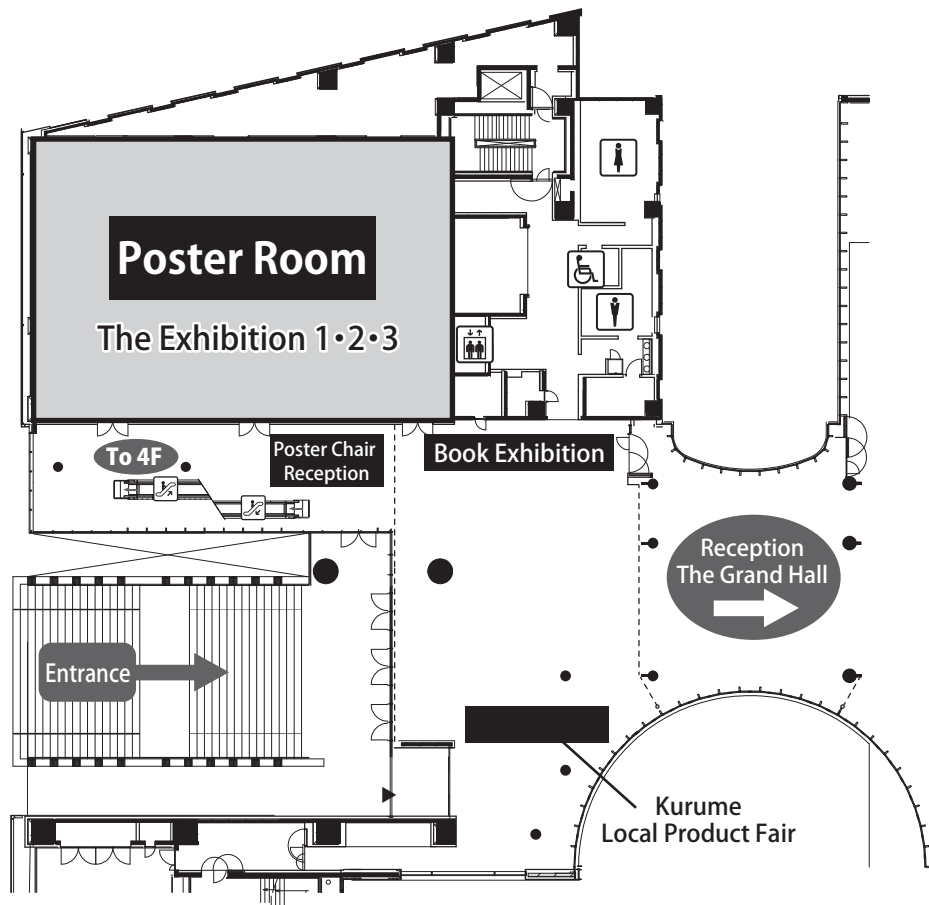

Traffic Access

Kurume City Plaza

8-1, Mutsumon-machi, Kurume City, Fukuoka Prefecture 830-0031 TEL : 0942-36-3000

2F

4F

5F