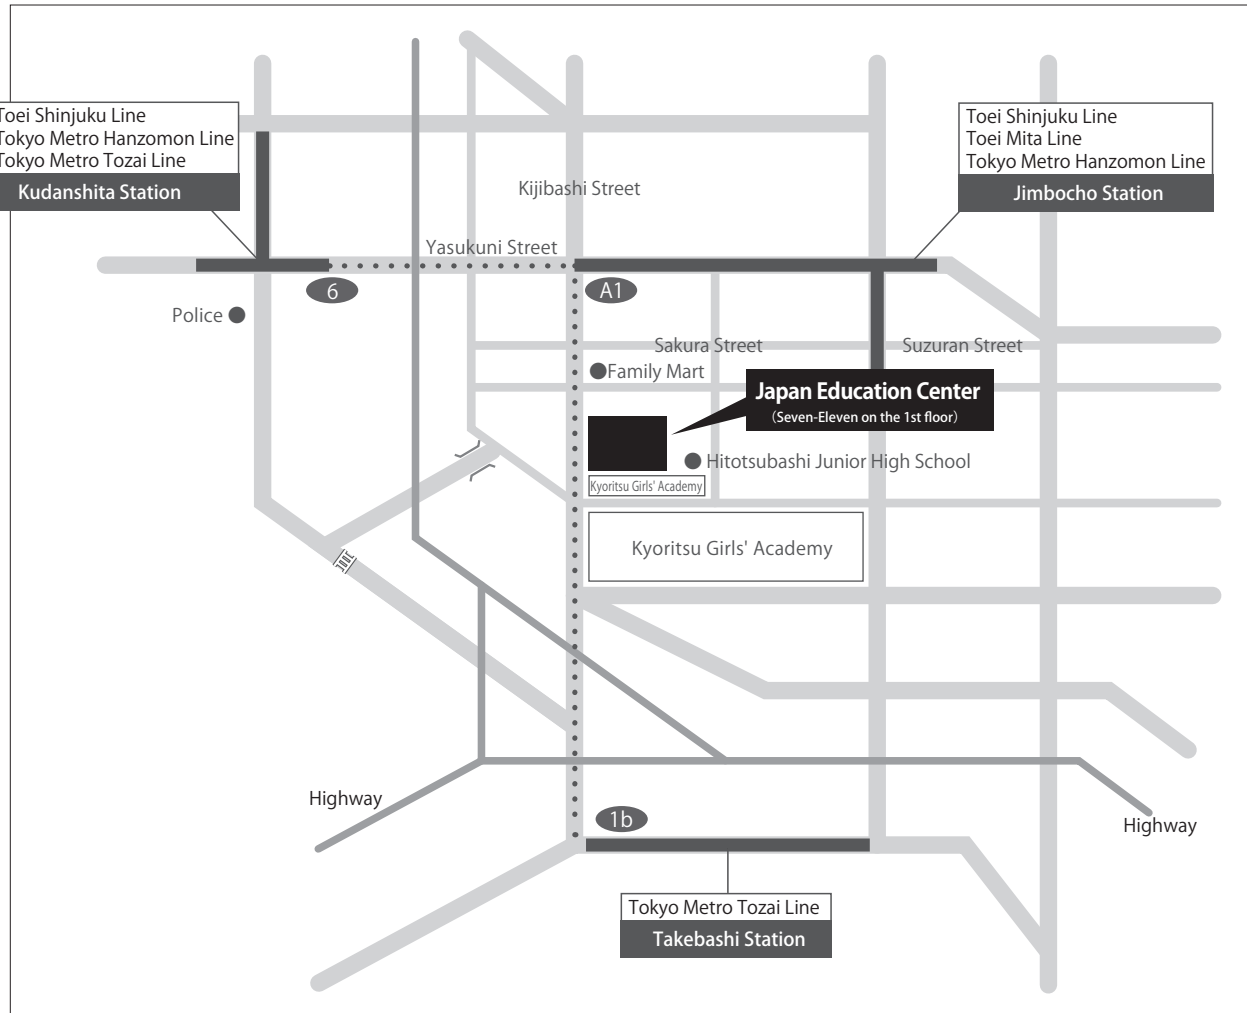

Traffic Access

Japan Education Center

2-6-2, Hitotsubashi, Chiyoda-ku, Tokyo 101-0003, TEL : 03-3230-2831

Train: The closest station information

- 3 minutes walk from A1 exit of Jimbocho Station on the Toei Shinjuku Line, Toei Mita Line, and Tokyo Metro Hanzomon Line
- 5 minutes walk from 1b exit of Takebashi Station on the Tokyo Metro Tozai Line
- 7 minutes walk from 6 exit of Kudanshita Station on the Toei Shinjuku Line, Tokyo Metro Hanzomon Line, and Tokyo Metro Tozai Line
- 15 minutes walk from the west exit of JR Sobu Line Suidobashi Station

Transfer Information

- From Tokyo Station: Take the Tokyo Metro Marunouchi Line at Tokyo Station, transfer to the Hanzomon Line at Otemachi Station, and get off at Jimbocho Station
- From Haneda Airport: Take the Keikyu Line at Haneda Airport Station, and take the Toei Mita Line at Mita Station on the Toei Asakusa Line, then get off at Jimbocho Station