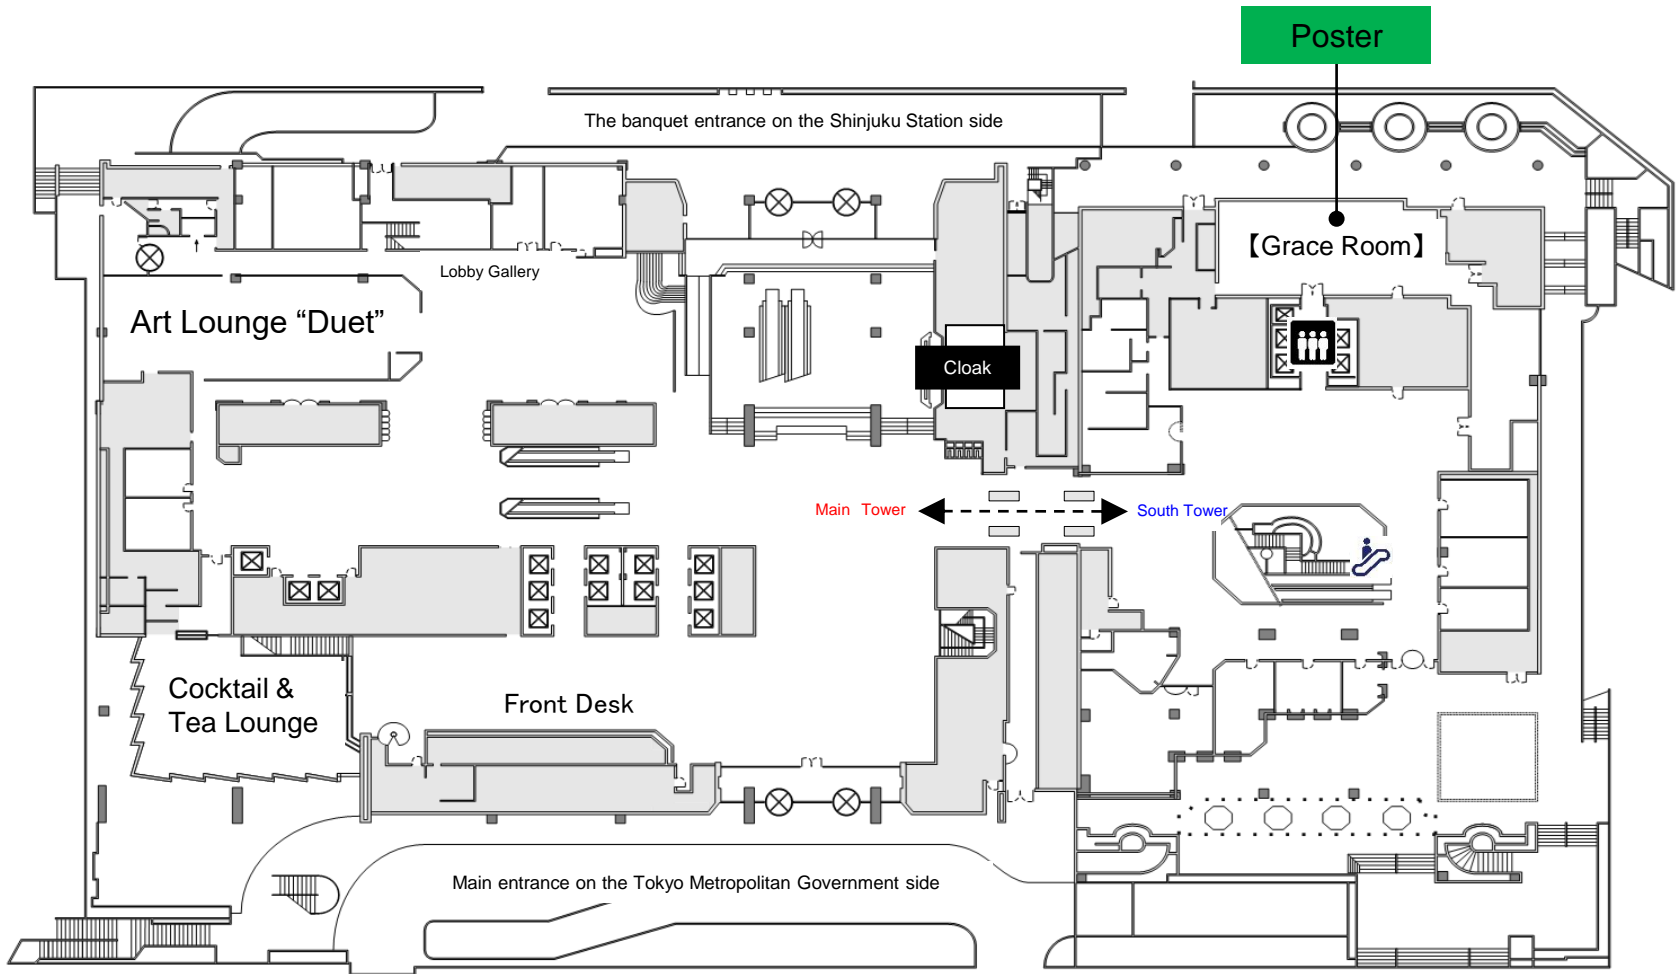

Keio Plaza Hotel Floor Map [The 63rd Annual Meeting of the Japanese Rhinologic Society]

3F

Keio Plaza Hotel Floor Map [The 63rd Annual Meeting of the Japanese Rhinologic Society]

4F

Sep 28(Sat)
【Hana B】
Room 5

Sep 28(Sat)
【Hana C】
Room 6

*Hana B and Hana C will change to the presentation venue, September 28(Sat).

Keio Plaza Hotel Floor Map [The 63rd Annual Meeting of the Japanese Rhinologic Society]

5F