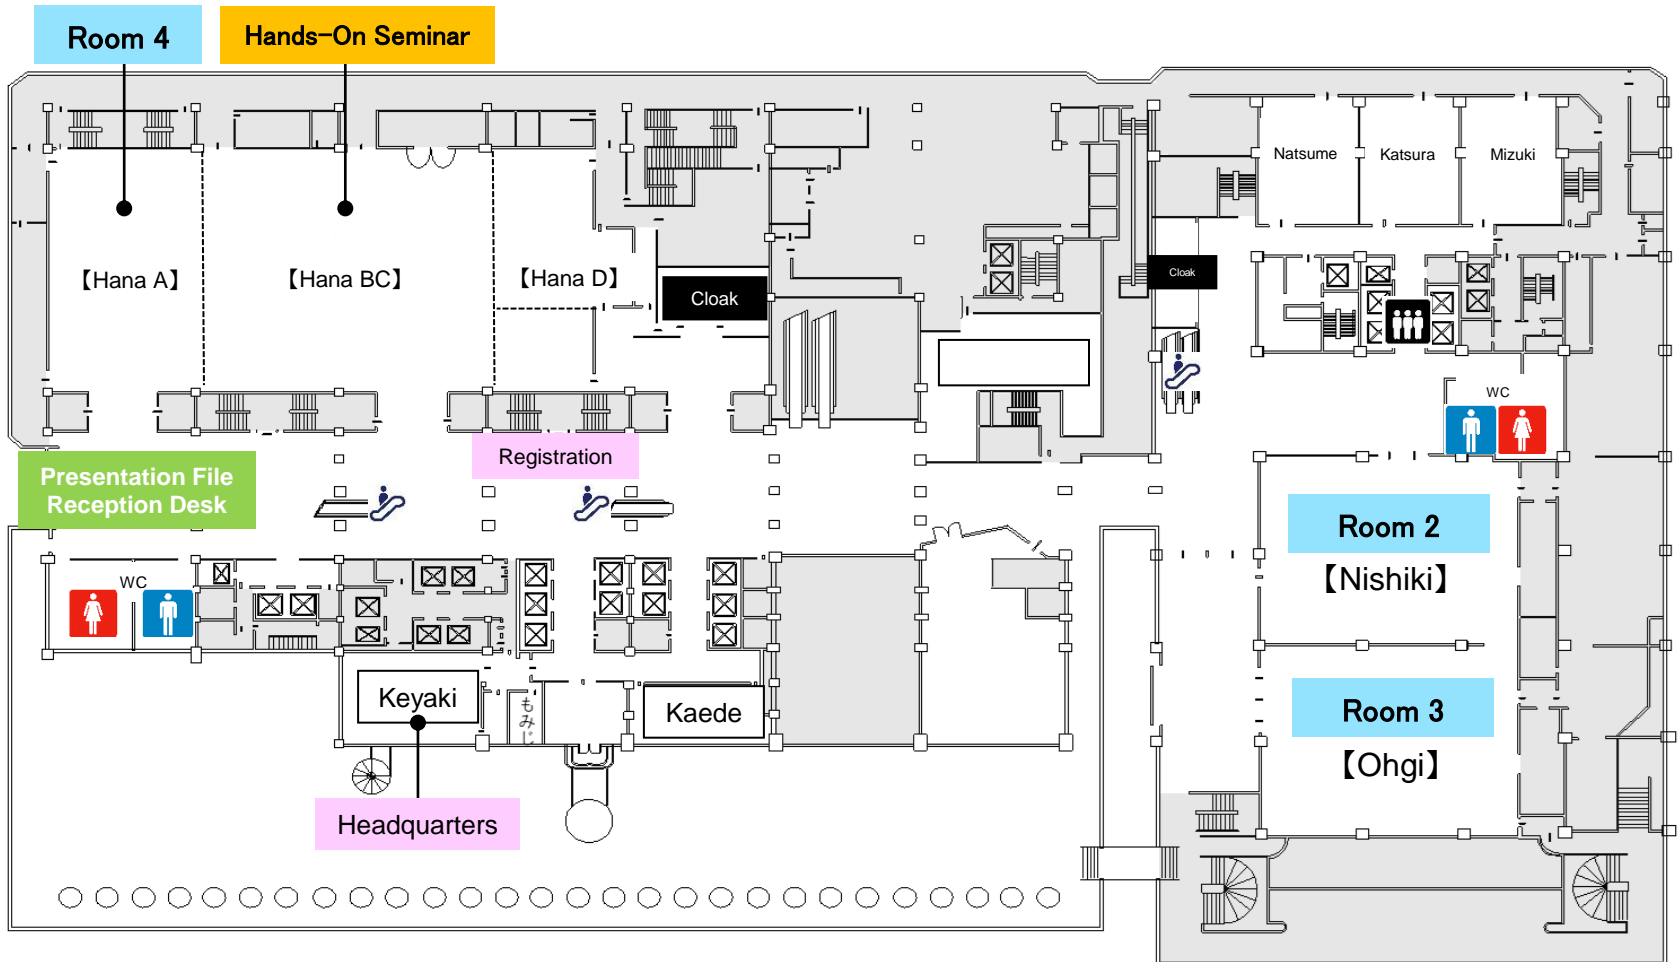

Keio Plaza Hotel Floor Map [The 63rd Annual Meeting of the Japanese Rhinologic Society]

3F

Keio Plaza Hotel Floor Map [The 63rd Annual Meeting of the Japanese Rhinologic Society]

4F

Sep 28(Sat)
【Hana B】
Room 5

Sep 28(Sat)
【Hana C】
Room 6

*Hana B and Hana C will change to the presentation venue, September 28(Sat).

Keio Plaza Hotel Floor Map [The 63rd Annual Meeting of the Japanese Rhinologic Society]

5F