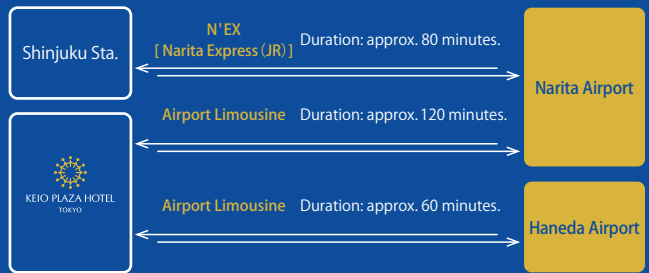

LOCATION

The Keio Plaza Hotel is at the perfect location to explore the delights of the city of Tokyo. Just outside Tochomae Station or only 5-minute walk from Shinjuku Station, the most popular shopping and entertainment spots, our luxury hotel provides stunning experiences which will linger with guests for a long time.

Nearest Stations

Tochomae Station (Toei Oedo Line) : Just outside
Shinjuku Station (West exit, JR / Tokyo Metro Subway Marunouchi Line / Toei Shinjuku Line / Keio Line / Odakyu Line) : about a 5 minute walk

Airport Access

Other Facilities & Services

- Sky Pool (summer-only)
- Fitness Room
- Business Center
- Nursing Room
- Clinic
- Universal Design (Accessible) Room
- Food Boutique
- Convenience Store
- Reflexology
- Sightseeing Tours
- Good Neighbor Shuttle Bus (Complimentary shuttle bus service from our hotel to Tokyo Disneyland and Tokyo DisneySea only for overnight guests)
- Free Wi-Fi
- Currency Exchange
- Landry service
- Items free charge for guest use (strollers and wheelchairs)
- Club Lounge