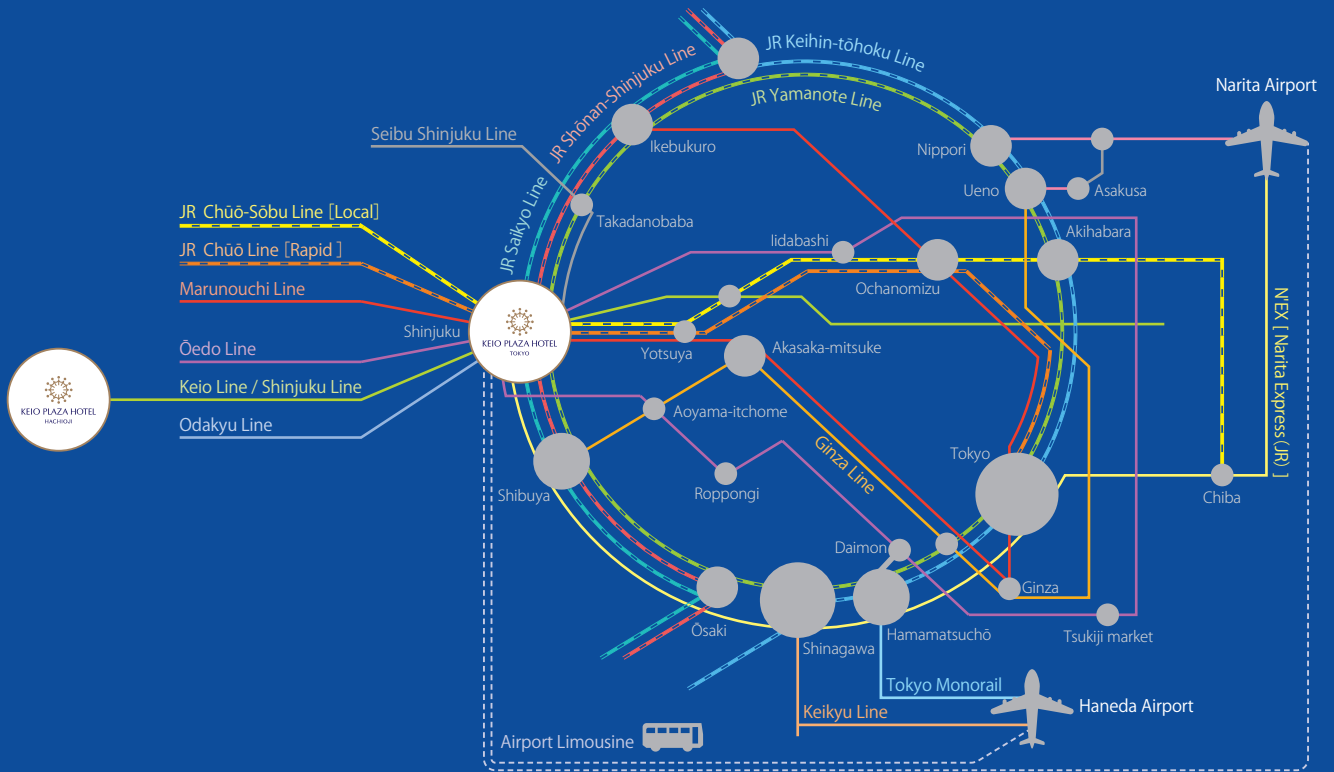

LOCATION

The Keio Plaza Hotel is at the perfect location to explore the delights of the city of Tokyo. Just outside Tochomae Station or only 5-minute walk from Shinjuku Station, the most popular shopping and entertainment spots, our luxury hotel provides stunning experiences which will linger with guests for a long time.

Nearest Stations

Tochomae Station (Toei Oedo Line) : Just outside
Shinjuku Station (West exit, JR / Tokyo Metro Subway Marunouchi Line / Toei Shinjuku Line / Keio Line / Odakyu Line) : about a 5 minute walk

Airport Access

Other Facilities & Services

- Sky Pool (summer-only)
- Fitness Room
- Business Center
- Nursing Room
- Clinic
- Universal Design (Accessible) Room
- Food Boutique
- Convenience Store
- Reflexology
- Sightseeing Tours
- Good Neighbor Shuttle Bus (Complimentary shuttle bus service from our hotel to Tokyo Disneyland and Tokyo DisneySea only for overnight guests)
- Free Wi-Fi
- Currency Exchange
- Landry service
- Items free charge for guest use (strollers and wheelchairs)
- Club Lounge