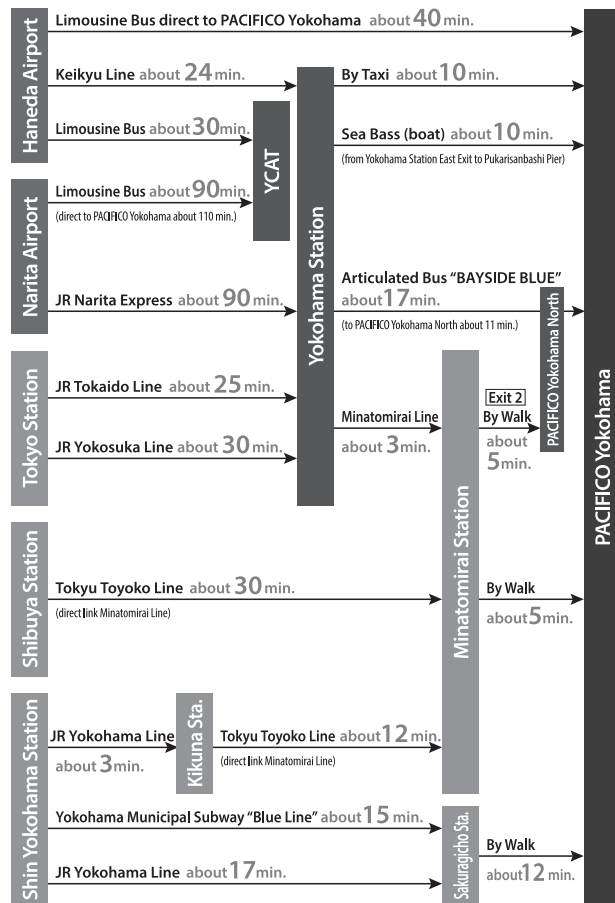

# Access

About 40 minutes by direct limousine bus from Haneda Airport

Nearest stations: Minatomirai Line Minatomirai Station / JR Sakuragicho Station

1-1-1 Minato Mirai, Nishi-ku, Yokohama 220-0012, Japan