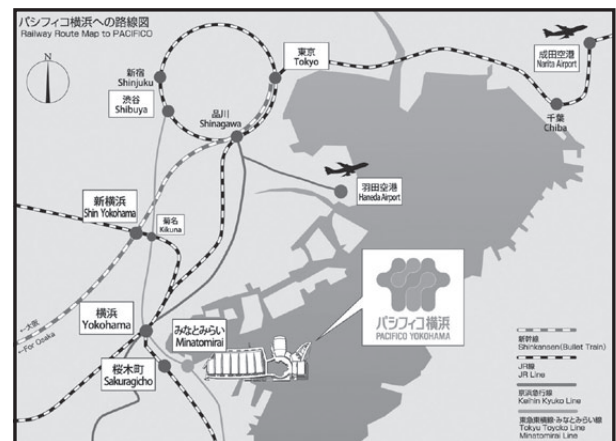

About 40 minutes by direct limousine bus from Haneda Airport

Nearest stations: Minatomirai Line Minatomirai Station / JR Sakuragicho Station

1-1-1 Minato Mirai, Nishi-ku, Yokohama 220-0012, Japan

Tel: +81-45-221-2155 (General Information)

*To PACIFICO Yokohama North:

1-1-2, Minato Mirai, Nishi-ku, Yokohama