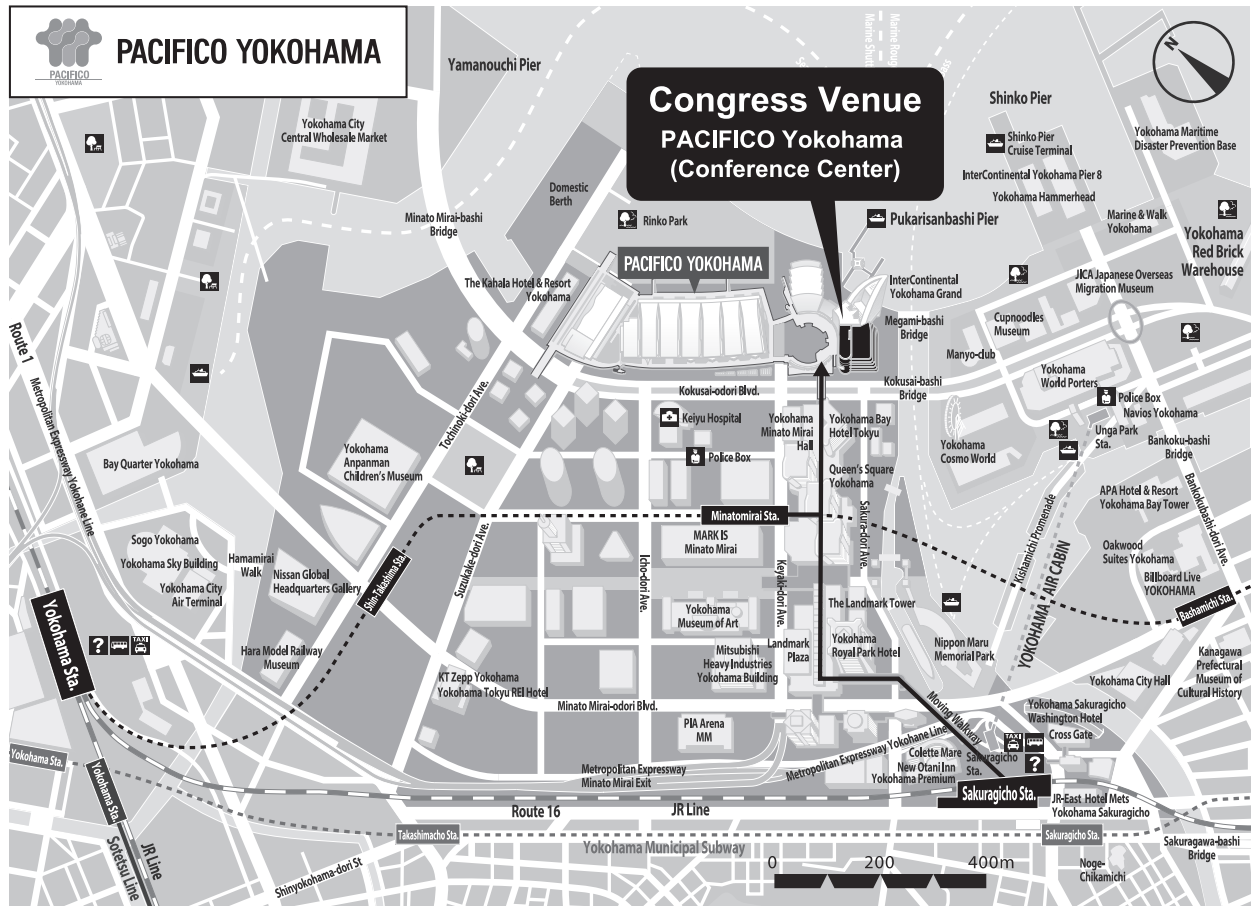

# Access

About 40 minutes by direct limousine bus from Haneda Airport

Nearest stations: Minatomirai Line Minatomirai Station / JR Sakuragicho Station

1-1-1 Minato Mirai, Nishi-ku, Yokohama 220-0012, Japan

Tel: +81-45-221-2155 (General Information)

\*To PACIFICO Yokohama North:

1-1-2, Minato Mirai, Nishi-ku, Yokohama