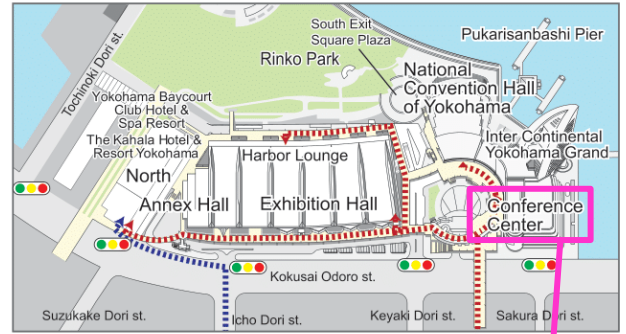

# PACIFICO Yokohama Access & Area Map

1-1-1 Minato Mirai, Nishi-ku, Yokohama 220-0012, Japan Information: TEL +81-45-221-2155

**Easy access from all over the world.**

**30 min. from Tokyo by train.**  
5 min. walk from Minato Mirai station (Minato Mirai Line).

- 30 min. from Tokyo International Airport (Haneda).
- 100 min. from Narita International Airport.
- 20 min. from JR Shin Yokohama Station.
- 2 min. from Minato Mirai Exit (Metropolitan Expressway Yokohane Route).

- P1** Minato Mirai Public Parking Lot ¥ 270/30min. 7:00 to 24:00 \*You can take your car out anytime 24hr.
- P2** Rinko Park Parking Lot ¥ 250/30min. 8:00 to 21:00
- P3** Bus / Large Vehicle Parking Lot ¥ 500/30min. 24 hours open \*Enter and exit between 7:00 and 22:00. Advanced reservations required
- P4** North Parking Lot ¥ 270/30min. 7:00 to 24:00 \*You can take your car out anytime 24hr.