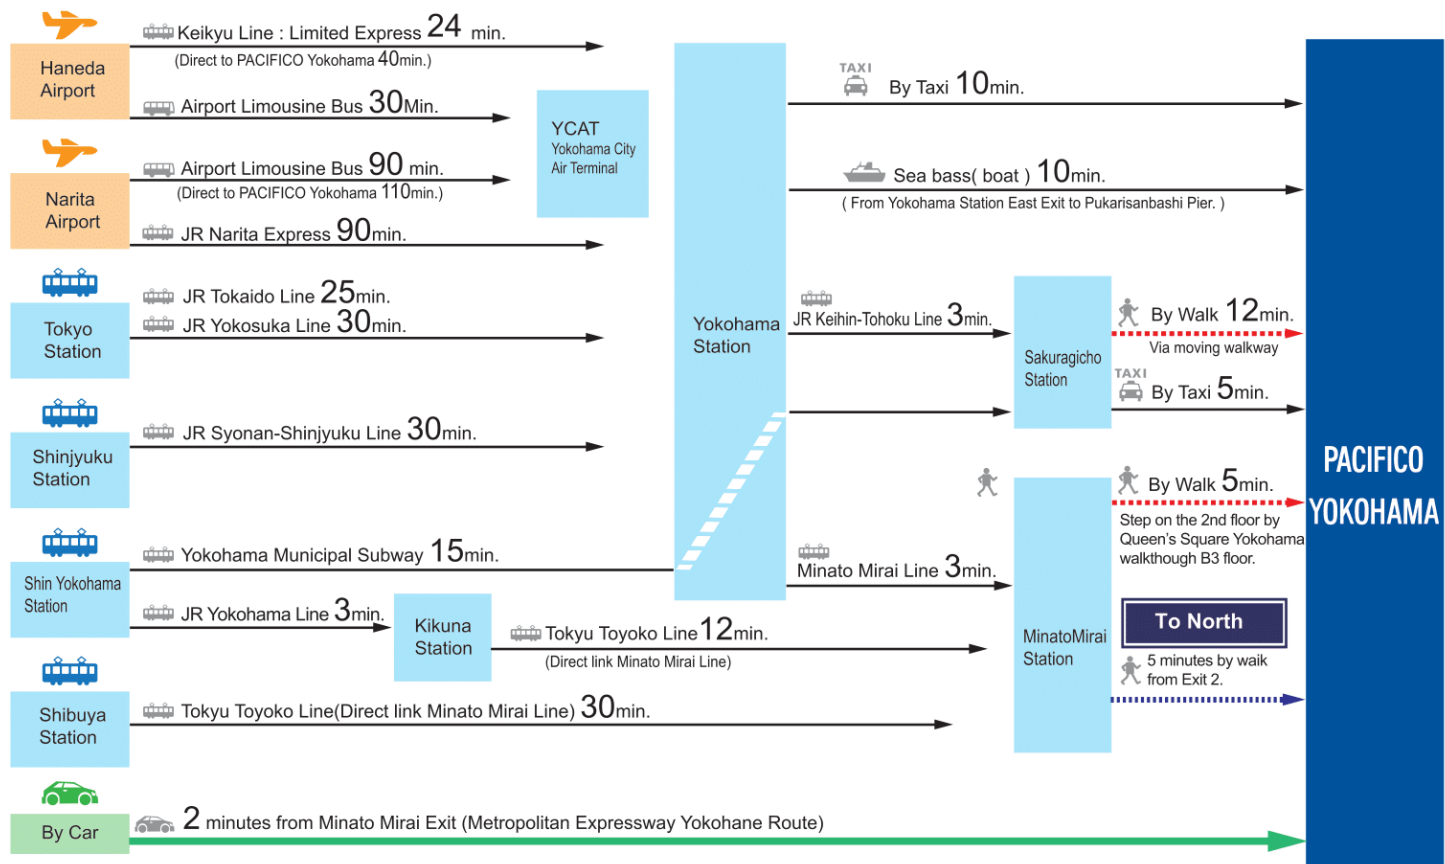

# PACIFICO Yokohama Access & Area Map

1-1-1 Minato Mirai, Nishi-ku, Yokohama 220-0012, Japan Information: TEL +81-45-221-2155

**Easy access from all over the world.**

**30 min. from Tokyo by train.**  
5 min. walk from Minato Mirai station (Minato Mirai Line).

- 30 min. from Tokyo International Airport (Haneda).
- 100 min. from Narita International Airport.
- 20 min. from JR Shin Yokohama Station.
- 2 min. from Minato Mirai Exit (Metropolitan Expressway Yokohane Route).

- P1** Minato Mirai Public Parking Lot ¥ 270/30min. 7:00 to 24:00 \*You can take your car out anytime 24hr.
- P2** Rinko Park Parking Lot ¥ 250/30min. 8:00 to 21:00
- P3** Bus / Large Vehicle Parking Lot ¥ 500/30min. 24 hours open \*Enter and exit between 7:00 and 22:00. Advanced reservations required
- P4** North Parking Lot ¥ 270/30min. 7:00 to 24:00 \*You can take your car out anytime 24hr.

**Notes:**  
 • Actual travel times required depend on the facilities you are going to visit. An early arrival is recommended.  
 • Transfer times are not included.  
 • Actual travel times required also depend on the road conditions and which terminal you will use.